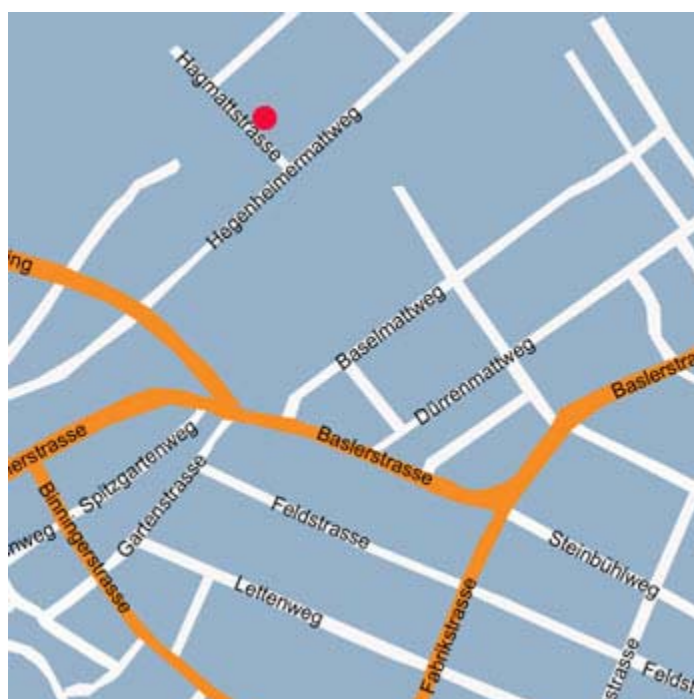

Tel: +41 61 485 2000
Fax: +41 61 485 2001

General Enquiries:
info@evolve.com

Business Enquiries:
busdev@evolve.com

www.evolve.com

Locations & Directions

Basel

By taxi, our facility is c. 20 minutes from Basel Airport and c. 10 minutes from the centre of Basel.

Copenhagen

By taxi our facility is c. 30 minutes from Copenhagen Airport and c. 5 minutes from the centre of Copenhagen. It is on bus 2A from the city centre.

Hyderabad

Directions coming soon...

Palo Alto